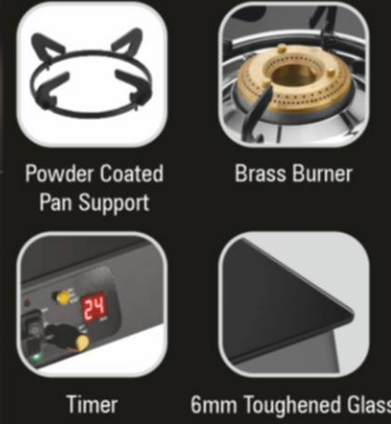

05

AUTO SHUT OFF GAS STOVE WITH PRECISION TIMER

“
AESTHETIC APPEAL
IGNITE ELEGANCE,
COOK WITH PERFECTION

06

TIMETECH SERIES

07

Time Tech 2 Burner
Size 27.5cm X 57.5cm X 10cm

COOKEASE SERIES

Cook Ease 2 Burner
Size 36cm X 70cm X 10cm

Cook Ease 3 Burner
Size 38cm X 77cm X 10cm

Cook Ease 4 Burner
Size 53.5cm X 60cm X 10cm

08

Smart Cook 3 Burner (Dual Tone Glass Top)
Size 38cm X 77cm X 10cm

SMARTCOOK SERIES