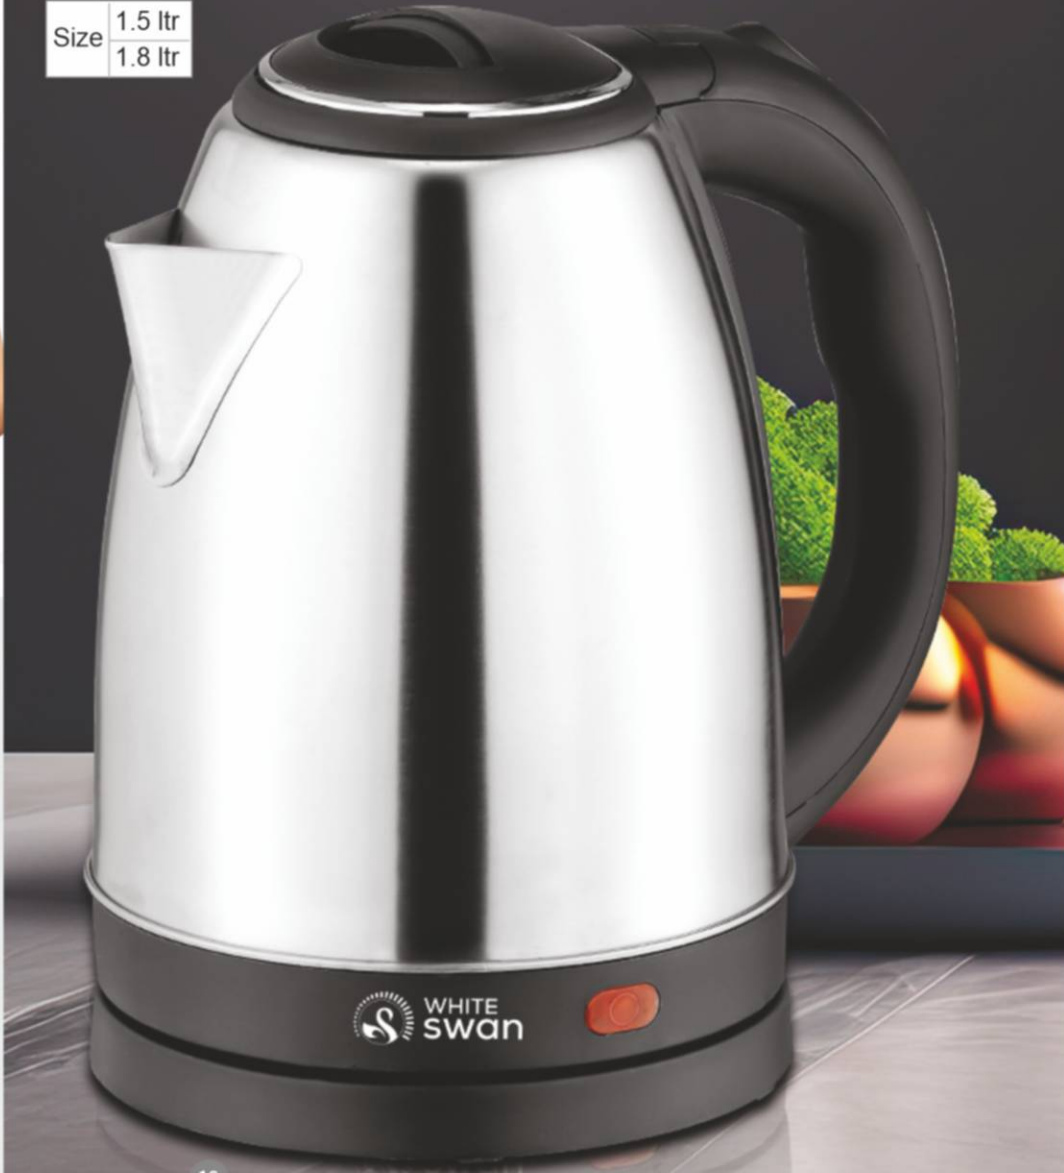

Time Pro 3 Burner
 Size 38cm X 77cm X 10cm

POWERFUL TURBO MOTOR

750 Watt

550 Watt

BLEND, MIX AND CREATE DELICIOUS MASTERPIECES

Powerful Performance, Effortless Blending Experience the perfect blend of power and precision with our high-performance mixer grinder. Designed for modern kitchens, it effortlessly grinds, blends, and mixes with ease. Featuring robust stainless steel blades and multiple speed settings, it ensures smooth, consistent results every time. From chutneys to smoothies, spice powders to batters—elevate your cooking with convenience and efficiency.

ELECTRIC KETTLE

“
QUICK BOIL, EASY LIFE
EVERY DAY.
”

ELECTRIC KETTLE

Hot Sip

Size 1.5 ltr
1.8 ltr

- Stainless Steel Body
- Smart Light Indicator
- Food Grade
- Cool Touch Handle
- BPA Free
- Lockable Lid
- Easy Grip
- Detachable Power Base
- Light Weight
- Control Switch

WATER BOTTLE

STAINLESS STEEL HYDRATE WITH EVERY ADVENTURE

Take the Quest wherever you go and stay hydrated all day long.

- Stainless Steel Insulated Body For Hot and Cold
- Food Grade
- BPA Free
- Easy Grip
- Light Weight
- Available in Single Wall and Thermosteel

Amrit

Neeru

SANDWICH MAKER

850 Watt

POWER Indicator Light

Grillease

SANDWICH MAKER

Easy Cooking Indicator light that shows when sandwiches are ready