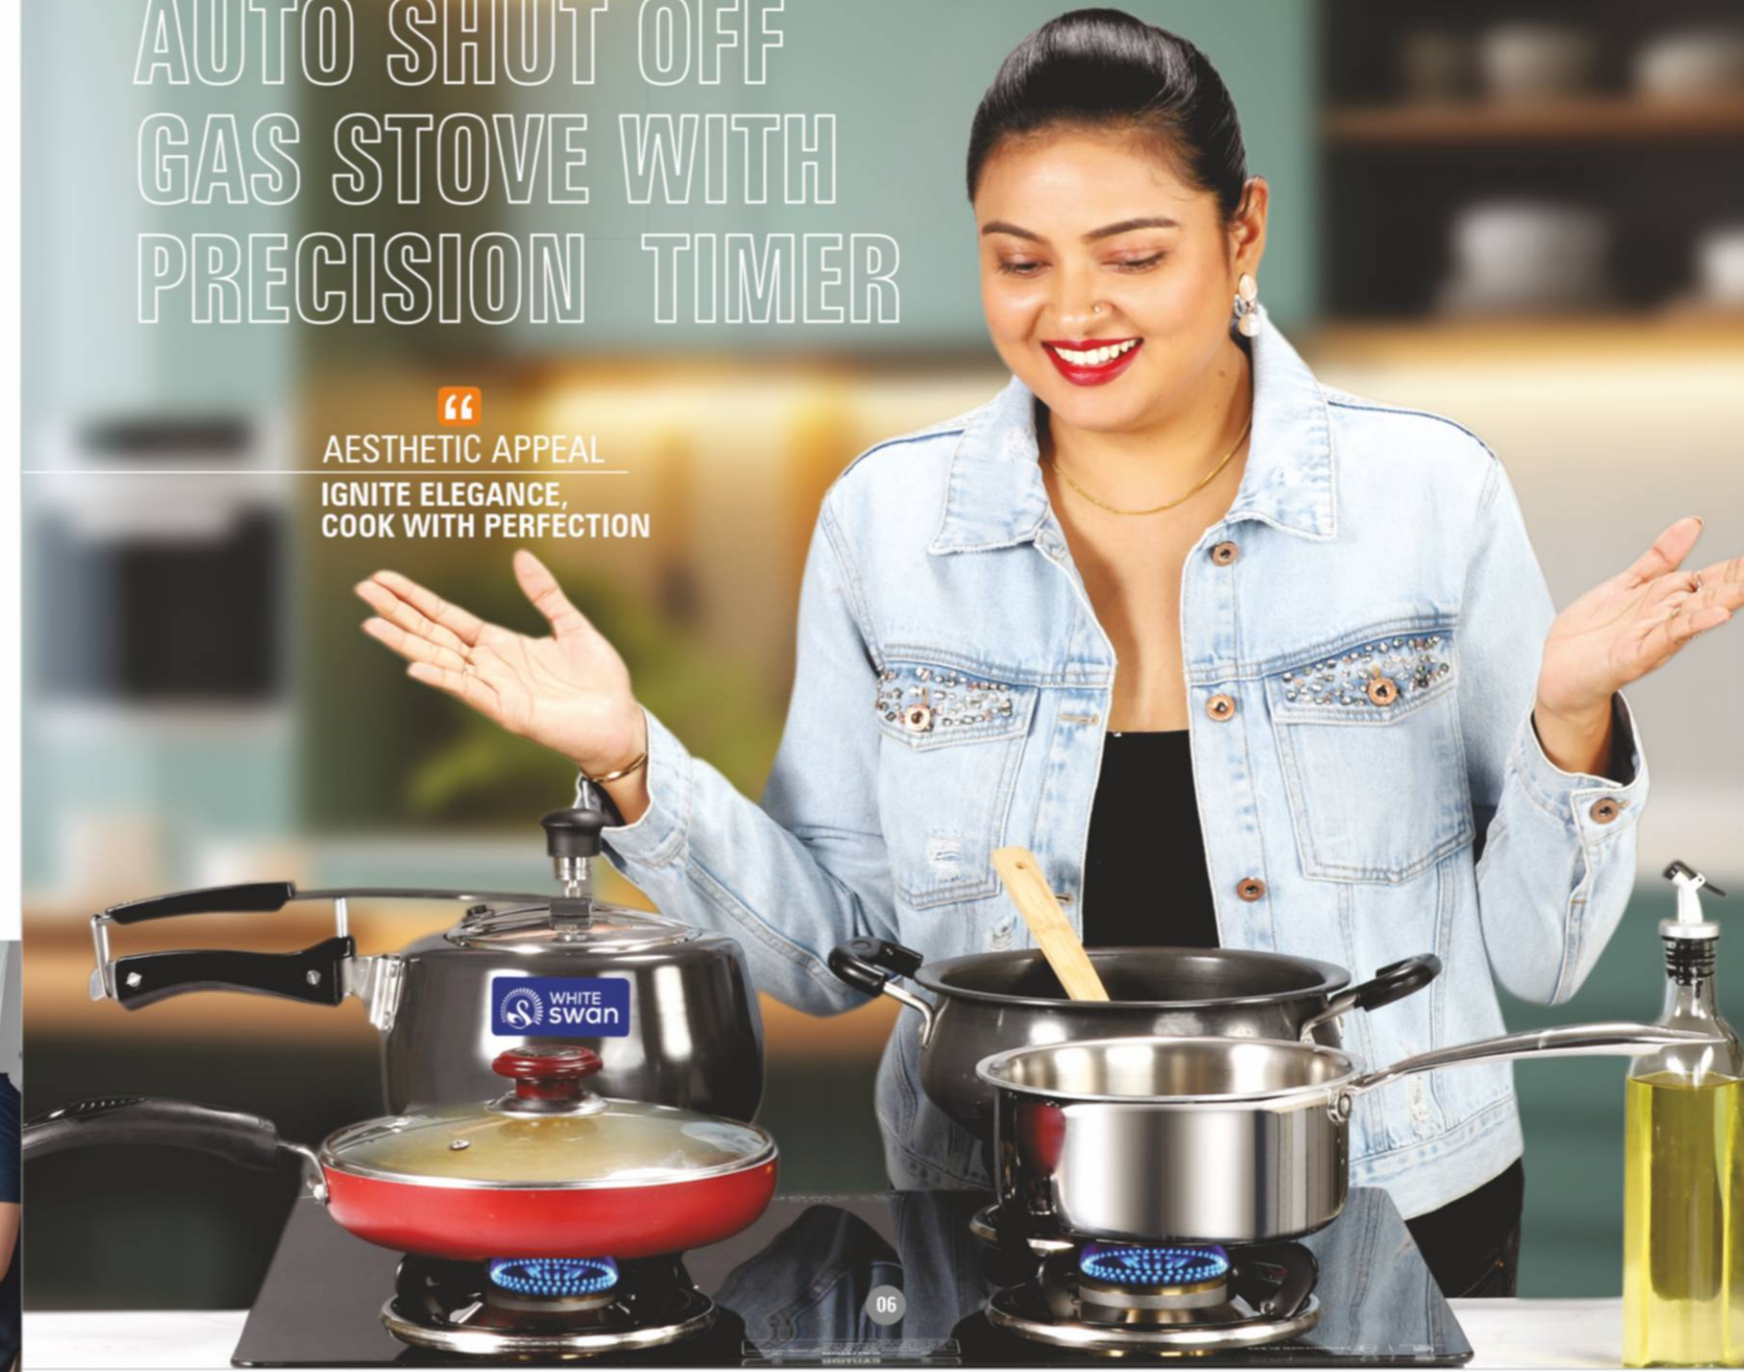

AUTO SHUT OFF GAS STOVE WITH PRECISION TIMER

“
AESTHETIC APPEAL
IGNITE ELEGANCE,
COOK WITH PERFECTION